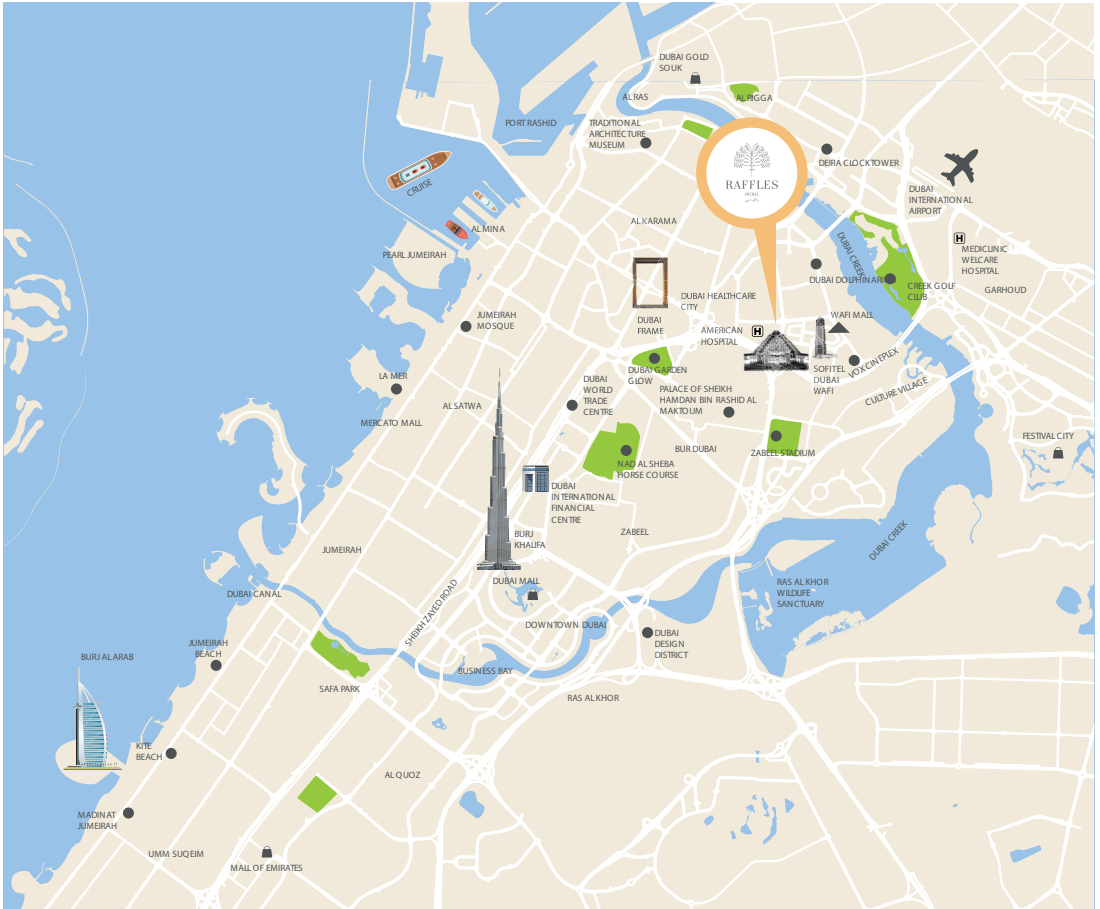

RAFFLES

DUBAI

رافلز دبي

Ideal Location

- 10 minutes from Dubai World Trade Exhibition and Convention Centre
- 10 minutes from Dubai International Airport and Dubai International Financial Centre
- Walking distance from Dubai Healthcare City and Dubai Metro
- Within proximity to all major city attractions
- Connected to WAFI Mall

Nearby Business and Leisure Destinations

- Burj Khalifa
- Dubai Mall
- Dubai International Financial Centre
- World Trade Centre
- Dubai Creek
- Heritage Village
- Dubai Museum
- Gold and Spice Souk
- Dubai Frame
- Museum of the Future