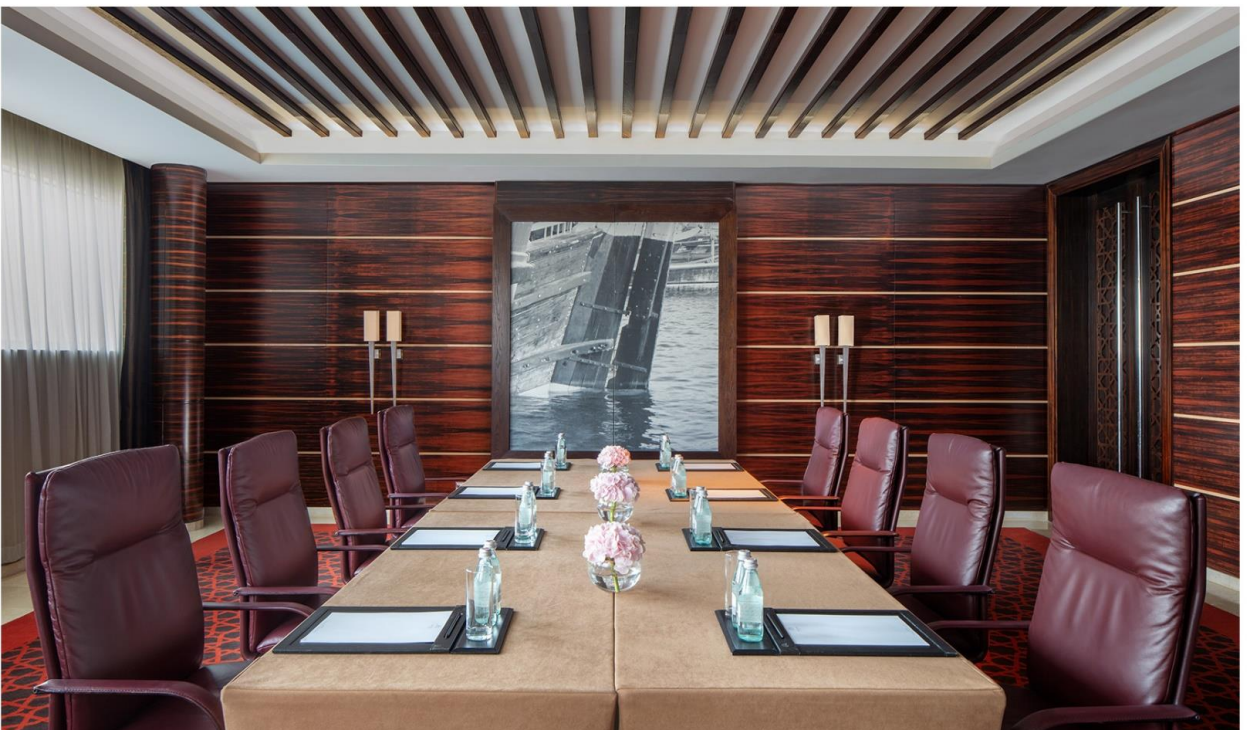

RAFFLES

DUBAI
رافلز دبي

MEETINGS AND EVENTS

The luxury of space, the energy of Dubai, the beauty of Raffles

Set the agenda for a successful event at Raffles Dubai with the support of our experienced events team. The 11 flexible meeting spaces, multi-functional library, private Raffles Garden, and spectacular Raffles Ballroom offer endless options that ensure your event's success in our convenient location in the heart of the city.

The Raffles Ballroom

The Ballroom offers a generous outside terrace overlooking Raffles Garden.

- Flexible space with built-in partitions
- Multi-functional foyer
- Glittering Swarovski crystal chandeliers
- Built-in state-of-the-art AV equipment

Meeting Rooms

11 flexible meeting rooms accommodate from 4 up to 176 delegates.

- Natural light in most rooms with built-in AV equipment
- The business center, most meeting rooms, and dining venues are on the same floor
- Dedicated entrance to Raffles Ballroom
- Tailor-made menus with flavors suitable for different palates
- Raffles Garden offers an alternative chic option for corporate, private or social gatherings
- The Library—coffee break and networking space
- Complimentary valet parking and high-speed internet access

Penthouse Suites

Host your private event at our Signature Penthouse Suites inspired by Turkish and Moroccan designs & allow our team of professionals to take care of the rest!

The Ideal Location

- Walking distance from the Metro Station-Dubai Healthcare City
- 10 minutes away from Dubai International Convention and Exhibition Centre, International Airport and the Dubai International Financial Centre
- Situated in close proximity to major entertainment, tourist attractions, and shopping districts
- Connected to Wafi Mall