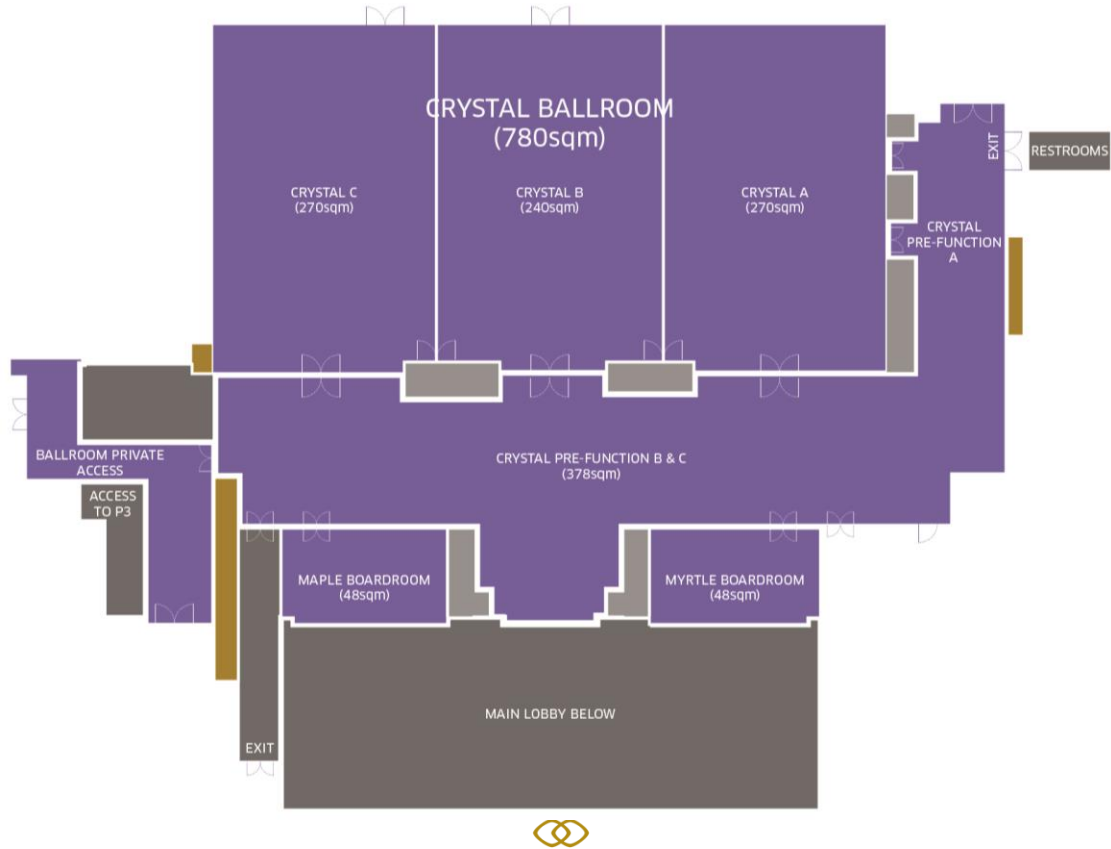

ROOM TYPES

Imperial Suite 125 sqm

Prestige Suite 78 sqm

Superior Twin 42 sqm

Luxury Club Room 43 sqm

Opera Suite 85 sqm

Luxury Twin 42 sqm

CLUB MILLÉSIME

CULINARY SELECTION

SWIMMING POOL

The free-form pool offers amazing view of the Corniche and the Arabian Gulf

Opening from 7am to 9pm

SOFITEL
HOTELS & RESORTS
الوطي كورنيش
ABU DHABI CORNICHE

Crystal Ballroom

FLOORPLAN LEVEL 2

CRYSTAL BALLROOM

BRIDAL ROOM

CRYSTAL WEDDING SET UP

FLOORPLAN LEVEL 3

TURQUOISE BALLROOM

TURQUOISE WEDDING SET UP

IVORY MEETING ROOM

MARBLE MEETING ROOM

PEARL BOARDROOM

CAPACITY CHART

Venue	Surface	Height	Floor	Theatre	U-shape	Boardroom	Classroom	Banquet
Crystal Ballroom	780m ²	6.0m	2 nd	768	117	105	414	600
Crystal Ballroom A	270m ²	6.0m	2 nd	280	51	45	108	200
Crystal Ballroom B	240m ²	6.0m	2 nd	280	51	45	108	200
Crystal Ballroom C	270m ²	6.0m	2 nd	280	51	45	108	200
Crystal Pre-Function	378m ²	9.5m	2 nd	-	-	-	-	-
Maple Boardroom	48m ²	2.8m	2 nd	-	-	15	-	-
Myrtle Boardroom	48m ²	2.8m	2 nd	-	-	15	-	-
Pearl Boardroom	54m ²	3.5m	3 rd	-	-	16	-	-
Turquoise Meeting Room	344m ²	3.5m	3 rd	240	53	68	132	180
Turquoise Meeting Room A	104m ²	3.5m	3 rd	80	30	26	30	60
Turquoise Meeting Room B	136m ²	3.5m	3 rd	80	30	26	30	60
Turquoise Meeting Room C	104m ²	3.5m	3 rd	80	30	26	30	60
Turquoise Pre-Function	186m ²	3.5m	3 rd	-	-	-	-	-
Marble Room	61m ²	3.5m	3 rd	40	18	14	18	30
Silver Room	57m ²	3.5m	3 rd	30	15	14	18	30
Oak Room	58m ²	3.5m	3 rd	30	15	14	18	30
Grey Room	30m ²	3.5m	3 rd	16	10	10	9	10
Ivory Room	60m ²	3.5m	3 rd	40	18	14	18	30