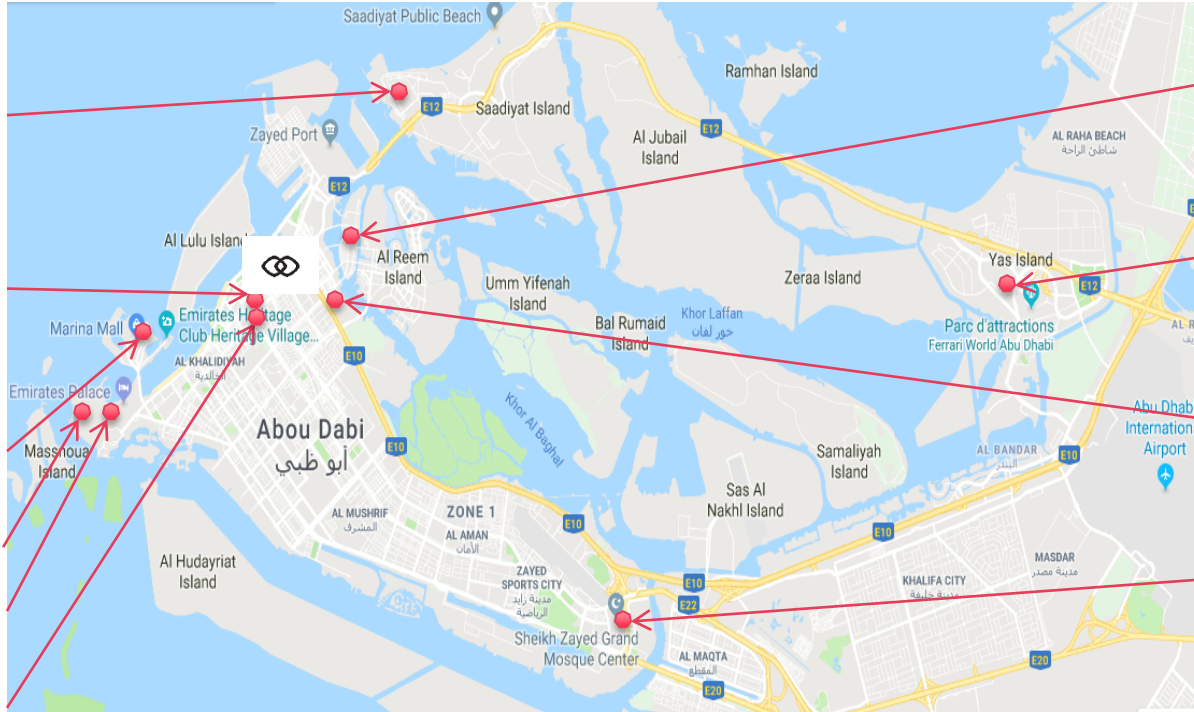

LIVE THE
FRENCH WAY
IN ABU DHABI

SOFITEL
HOTELS & RESORTS

أبوظبي كورنيش
ABU DHABI CORNICHE

ACCESSIBILITY

FROM SOFITEL BASED IN CITY CENTER

From	Time	By
Abu Dhabi International Airport	29 min	Car
Abu Dhabi National Exhibition Centre	17 min	Car
Louvre Museum *	14 min	Car
Ferrari World/ Yas Mall/ Yas Waterworld*	25 min	Car
Saadiyat Island *	16 min	Car
Marina Mall*	19 min	Car
Dubai International Airport	1 h 40 min	Car
The Mall, WTC	10 min	walk
Corniche Beach*	8 min 21 min	Car walk

* COMPLIMENTARY SHUTTLE OFFERED

NEAR BY ATTRACTIONS

Louvre Museum & Saadiyat Cultural District

Old Souk

Marina Mall & Heritage Village

Qasr Al Watn

Emirates Palace

Qasr Al Hosn

Galleria Mall

Yas Waterworld, Ferrari World & Yas Mall

Abu Dhabi Mall

Sheikh Zayed Grand Mosque

UNITED ARAB EMIRATES

WHAT TO DO IN ABU DHABI?

SHEIK ZAYED GRAND MOSQUE

The mosque is one of Abu Dhabi's most recognizable landmarks. Clad in marble, this stunning work of art is able to hold 40,000 worshippers and is the biggest mosque in the UAE. Free guided tours are also available.

FERRARI WORLD

The only Ferrari theme park in the world, Ferrari World is filled with exciting rides including the world's fastest roller coaster.

DESERT SAFARI

For all nature-lovers, enjoy a one of a kind adventure in the heart of the desert. Experience camel-riding and bonfires with sand dunes all around.