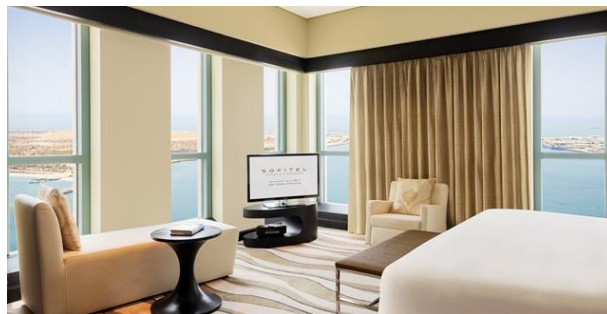

SOFITEL
HOTELS & RESORTS
أبوظبي كورنيش
ABU DHABI CORNICHE

280 ROOMS AND SUITES

Type	Number	Size	View	Bed
Superior Room	99	42 sqm	City & Saadiyat Island	One king bed or two twin beds
Luxury Room	94	42 sqm	Sea View	One king bed or two twin beds
Luxury Room Club Sofitel	40	43 sqm	Sea View – City & Saadiyat Island	One king bed or two twin beds
Prestige Suite	24	78 sqm	Sea View – City & Saadiyat Island	One king bed
Opera Suite	19	85 sqm	Sea View – City & Saadiyat Island	One king bed
Imperial Suite	4	125 sqm	Sea View	One king bed