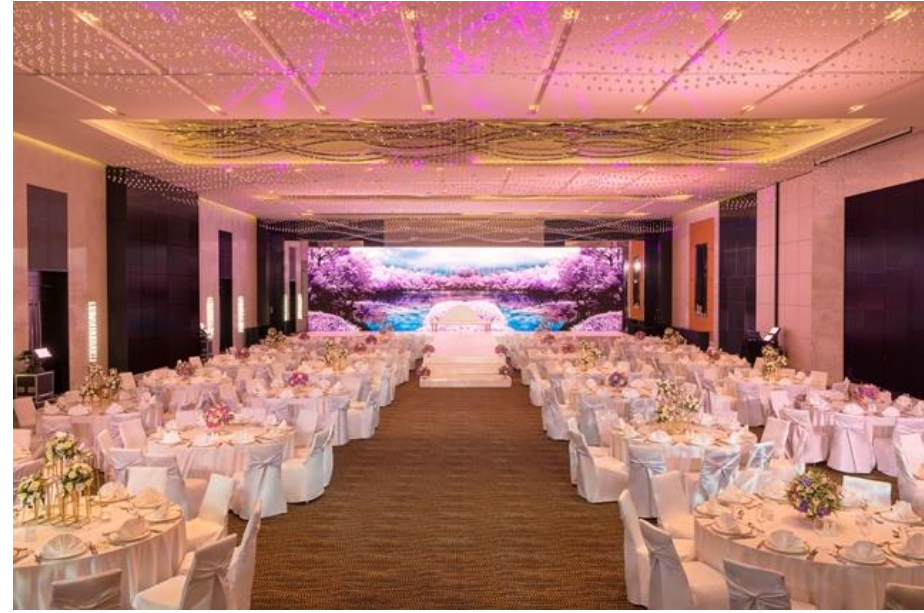

BRIDAL ROOM

CRYSTAL WEDDING SET UP