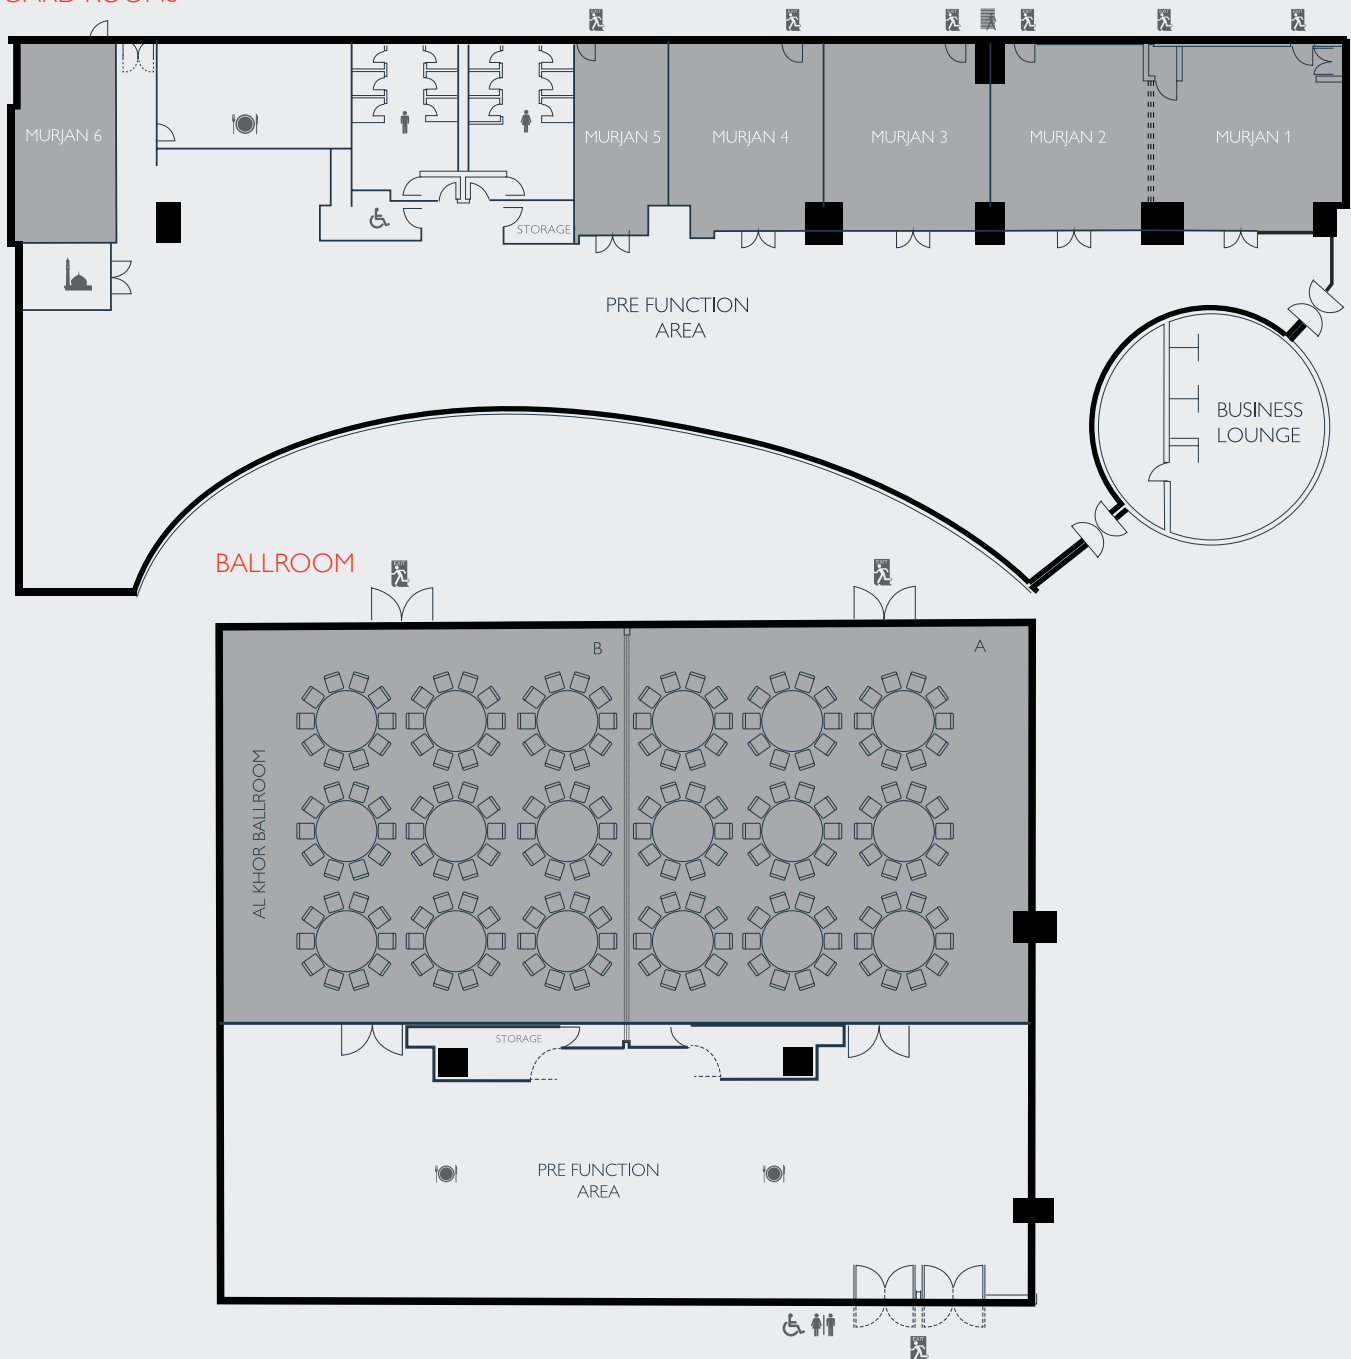

CAPACITY CHART

MEETING ROOMS	AREA M²	L	W	H	DINING	THEATRE	CLASS ROOM	BOARD ROOM	U-SHAPE	RECEPTION	CABARET STYLE	LEGEND
Al Khor Ballroom A	164	12.3	13.3	6	100	120	60	35	35	120	64	- Meeting Room or Ballroom - Restrooms - Disabled Restrooms - Prayer Room - Food & Beverage Outlet - Emergency Exit - Stairway - Window - Moveable Partition
Al Khor Ballroom B	164	12.3	13.3	6	100	120	60	35	35	120	64	
Al Khor Ballroom A + B	327	24.6	13.3	6	250	300	150	90	90	300	144	
Murjan 1	105	10	10.5	4	60	70	40	25	25	70	36	
Murjan 2	92.4	8.8	10.5	4	60	70	40	25	25	70	36	
Murjan 1 + 2	180	18.8	10.5	4	120	140	90	50	50	140	72	
Murjan 3	90	8.5	10.5	4	50	60	35	24	24	50	30	
Murjan 4	86	8.2	10.5	4	50	60	30	24	24	50	30	
Murjan 5	43	9	5	4	FIXED TABLE			12		FIXED TABLE		
Murjan 6	76	14.5	5.5	4	FIXED TABLE			25		FIXED TABLE		

BOARD ROOMS