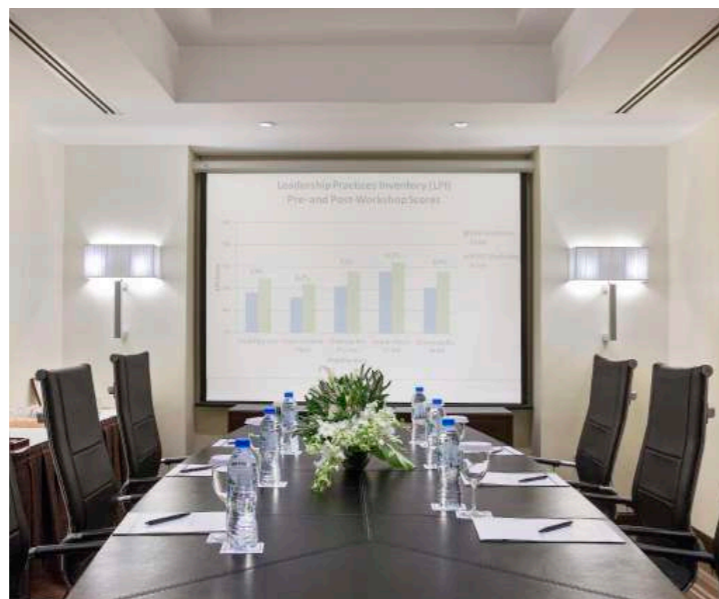

Meeting planners can look forward

A self-contained
Convention Centre

Private entrance and
valet-parking for Grand Rashidiya Ballroom &
Conference Rooms

972 sqm pre-function area
adjoining Grand Rashidiya Ballroom

FEATURES AND FACILITIES

A SELF-CONTAINED CONVENTION CENTRE BOASTING A 1,536 SQUARE METER RASHIDIYA BALLROOM WITH A CAPACITY OF UP TO 2,000 GUESTS, A PRIVATE ENTRANCE, 972 SQUARE METRE PRE-FUNCTION AND A VIP MAJLIS

1536 SQUARE METER GRAND RASHIDIYA BALLROOM DIVISIBLE INTO THREE SECTIONS, A SPACIOUS VIP MAJLIS

11 SYNDICATE ROOMS

COMPLIMENTARY HIGH SPEED WI-FI