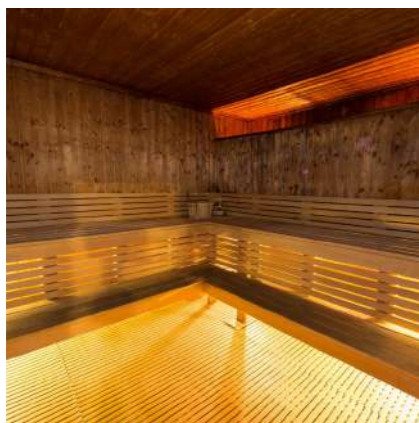

Contact our Wedding specialists for more information

*Sports
and Leisure*

LEISURE FACILITIES

The award winning Flow Health Club and Wellness offers a fully equipped gymnasium, two fitness studios, tennis and squash courts along with personal training sessions that can be booked by one of our team.

Alternatively, guests can spend the day at the swimming pool or unwind in the steam and sauna rooms or outdoor jacuzzi.

Al fresco dining is available at Anees snack bar.

Flow Health Club and Wellness is open from 6.00am to 11.00pm

FACILITIES

- A EXTENSIVE LEISURE FACILITIES ARE AVAILABLE AT FLOW HEALTH CLUB AND WELLNESS FOR GUESTS TO STAY ON TOP OF THEIR FITNESS REGIME.
- COMFORTABLE SUN LOUNGERS AND SUN SHADES ARE PROVIDED FOR GUESTS WANTING TO UNWIND BY THE SWIMMING POOL WITH A SMALL POOL FOR TODDLERS TO ENJOY WATER. ALTERNATIVELY GUESTS CAN RELAX IN ONE OF OUR STEAM & SAUNA ROOMS OR OUTDOOR JACUZZI.
- A FULLY EQUIPPED GYMNASIUM WITH CARDIOVASCULAR AND FREE WEIGHT AREAS
- TWO FITNESS STUDIOS
- TWO TENNIS COURTS
- TWO SQUASH COURTS
- OUTDOOR SWIMMING POOL
- OUTDOOR JACUZZI
- STEAM AND SAUNA ROOMS
- CHANGING ROOMS WITH SHOWERS
- PERSONAL TRAINING UPON REQUEST
- SWIMMING LESSONS UPON REQUEST