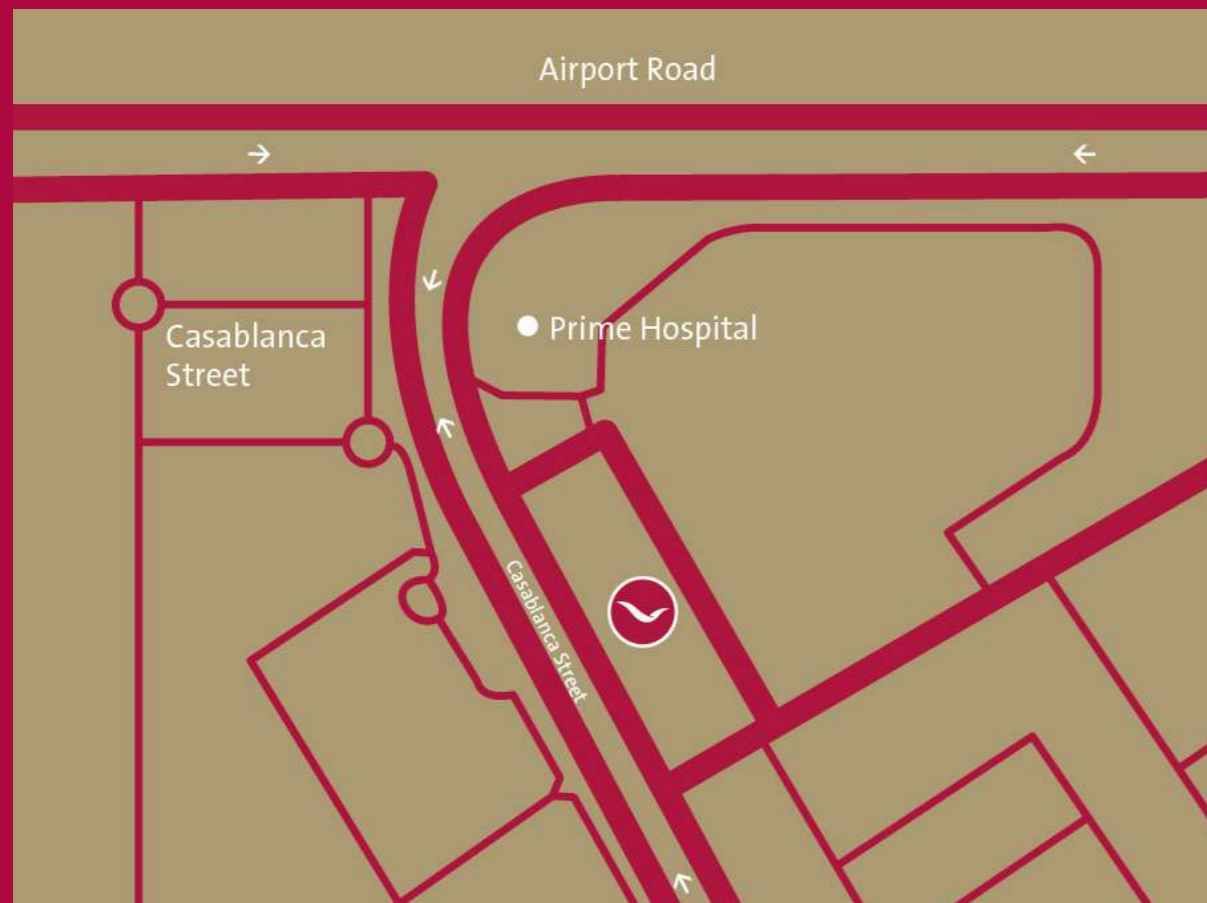

LOCATION MAP

Mövenpick Grand Al Bustan Dubai
Casablanca Road, Al Garhoud, P.O. Box 30880
Dubai, United Arab Emirates
T +971 4 282 0000