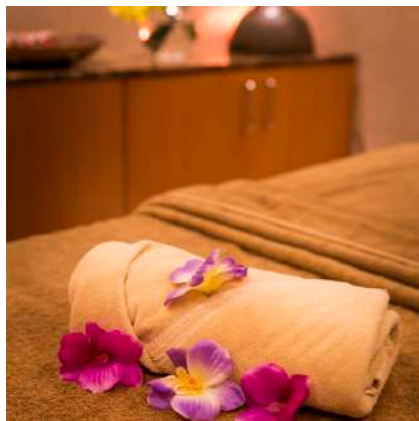

Contact our Wedding specialists for more information

*Sports
and Leisure*

LEISURE FACILITIES

The award winning Flow Health Club and Wellness offers a fully equipped gymnasium, two fitness studios, tennis and squash courts along with personal training sessions that can be booked by one of our team.

Alternatively, guests can spend the day at the swimming pool or unwind in the steam and sauna rooms or outdoor jacuzzi.

Al fresco dining is available at Anees snack bar.

Flow Health Club and Wellness is open from 6.00am to 11.00pm