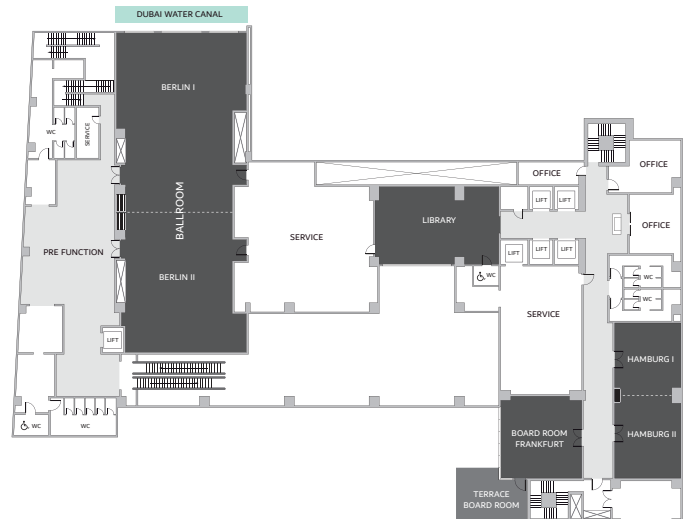

ROOMS	SIZE - SQM
Superior	32
Deluxe Canal View	32
Executive Burj Khalifa View	32
Deluxe Suite	48
Premier Suite	61
Executive Suite	93
Presidential Suite	125

## BESPOKE BANQUETING

	BERLIN 2+1	BERLIN 1	BERLIN 2	HAMBURG 2+1	HAMBURG 1	HAMBURG 2	FRANKFURT
Level	1	1	1	1	1	1	1
Air Conditioning	YES	YES	YES	YES	YES	YES	YES
Natural Daylight	YES	YES	NO	NO	NO	NO	YES
<b>SIZE &amp; DIMENSION</b>							
Area Size in square meters	346.5	201	144	92	42	49	61
Length in meters	31.5	17.7	13.6	14.7	6.7	7.8	8
Width in meters	10	10	10	6.3	6.3	6.3	7.6
Height in meters	6.3	6.3	6.3	2.9	2.9	2.9	2.9
<b>SEATING STYLE &amp; CAPACITY</b>							
<b>Banquet</b>							
without screen, stage or dance floor	230	140	90	60	30	40	40
with screen & stage or dance floor	200	90	70				
with screen, stage and dance floor	180	60	50				
Boardroom	96	46	36	34	14	16	16
Cabaret	176	72	56	42	21	28	28
Classroom	210	98	84	48	18	24	24
Hollow Square	128	72	54	46	17	23	20
O-Shape	128	72	54	46	17	23	20
Reception	468	216	162	92	44	48	60
Theatre	468	216	162	92	44	48	60
U-Shape	110	56	46	50	17	21	21