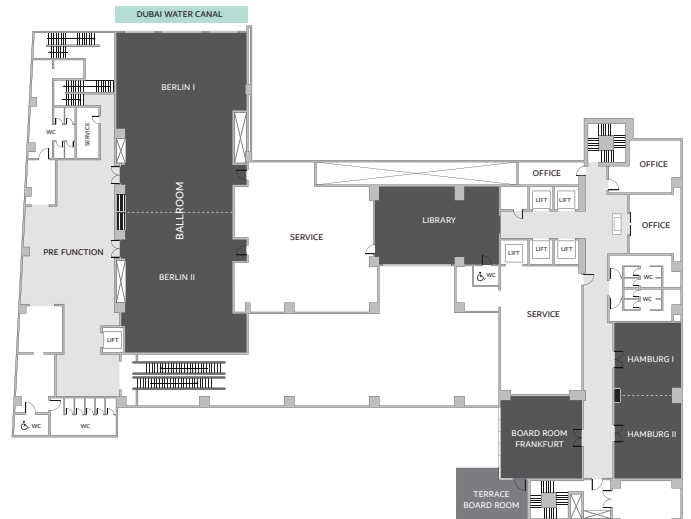

Pullman Dubai Downtown has the design, the atmosphere and the expertise to make every event memorable.

ROOMS	SIZE - SQM
Superior	32
Deluxe Canal View	32
Executive Burj Khalifa View	32
Deluxe Suite	48
Premier Suite	61
Executive Suite	93
Presidential Suite	125

BESPOKE BANQUETING

	BERLIN 2+1	BERLIN 1	BERLIN 2	HAMBURG 2+1	HAMBURG 1	HAMBURG 2	FRANKFURT
Level	1	1	1	1	1	1	1
Air Conditioning	YES	YES	YES	YES	YES	YES	YES
Natural Daylight	YES	YES	NO	NO	NO	NO	YES
SIZE & DIMENSION							
Area Size in square meters	346.5	201	144	92	42	49	61
Length in meters	31.5	17.7	13.6	14.7	6.7	7.8	8
Width in meters	10	10	10	6.3	6.3	6.3	7.6
Height in meters	6.3	6.3	6.3	2.9	2.9	2.9	2.9
SEATING STYLE & CAPACITY							
Banquet							
without screen, stage or dance floor	230	140	90	60	30	40	40
with screen & stage or dance floor	200	90	70				
with screen, stage and dance floor	180	60	50				
Boardroom	96	46	36	34	14	16	16
Cabaret	176	72	56	42	21	28	28
Classroom	210	98	84	48	18	24	24
Hollow Square	128	72	54	46	17	23	20
O-Shape	128	72	54	46	17	23	20
Reception	468	216	162	92	44	48	60
Theatre	468	216	162	92	44	48	60
U-Shape	110	56	46	50	17	21	21