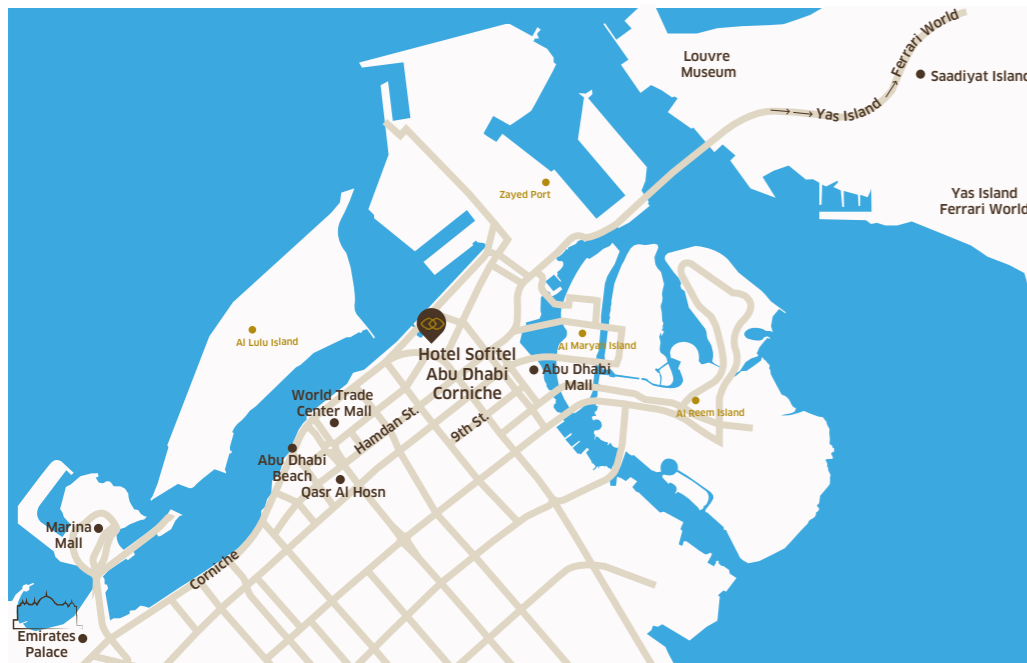

Opening from 5pm to 3am
Capacity: 120 seats

NEARBY

Famous Sites: Corniche, Emirates Palace, Saadiyat Island, Hamdan Street, World Trade Center Mall

TRANSPORTS

✈ Abu Dhabi International Airport (30 mins)

Dubai International Airport (1h29 mins)

SOFITEL IS NOW AVAILABLE ON THE ACCORHOTELS APP

Sofitel Abu Dhabi Corniche

A TOTAL OF 280 ROOMS, THIS FIVE-STAR LUXURY SOFITEL HOTEL IS LOCATED IN THE HEART OF ABU DHABI AT THE CORNICHE AREA WITH STUNNING VIEWS OF THE ARABIAN GULF.

FROM	TIME	BY
Abu Dhabi International Airport	29 min	Car
Abu Dhabi National Exhibition Centre	17 min	Car
Louvre Museum*	14 min	Car
Ferrari World/ Yas Mall/ Yas Waterworld*	25 min	Car
Saadiyat Island*	16 min	Car
Marina Mall*	19 min	Car
Dubai International Airport	1 h 40 min	Car
The Mall, WTC	10 min	Walk
Corniche Beach*	8 min 21 min	Car Walk