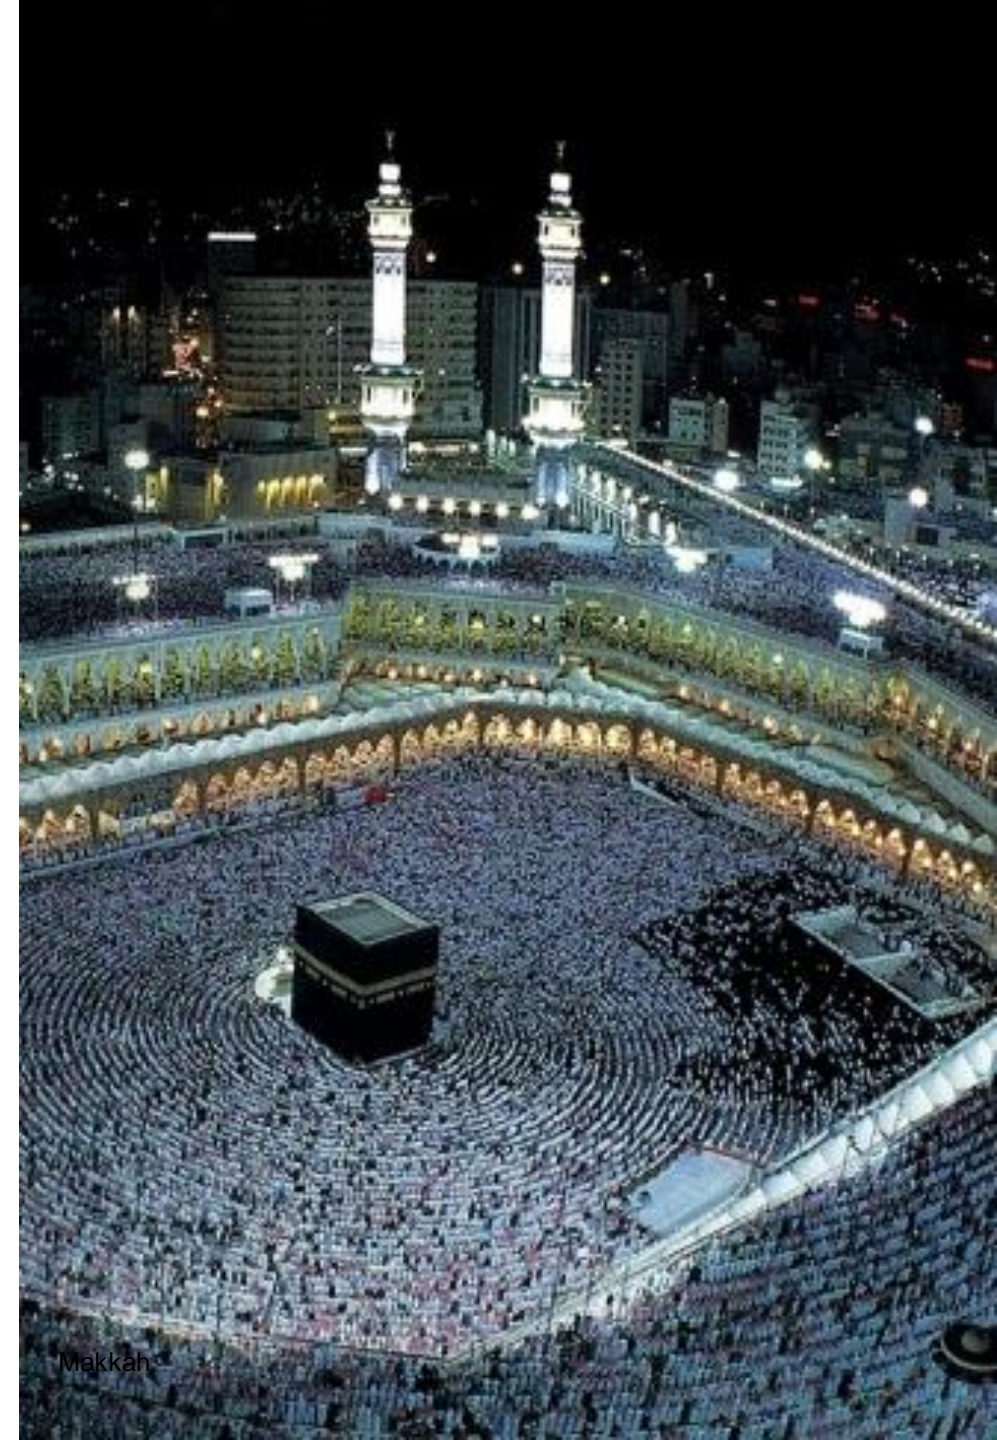

Makkah **The Holy City Destination**

Makkah is the heart of Islam and the place where the Prophet Mohammad (Peace Be Upon Him) was born. Makkah is the focal point for Islamic religious pilgrimages. Every year, the city beckons millions of Hajj and Umrah pilgrims from all around the world that offer interesting glimpse into its formidable connection with the historical past of Islam.

+ **20 Million** Visitors arrive at the destination

20% contribution of the Kingdom's GDP for Umrah & Hajj